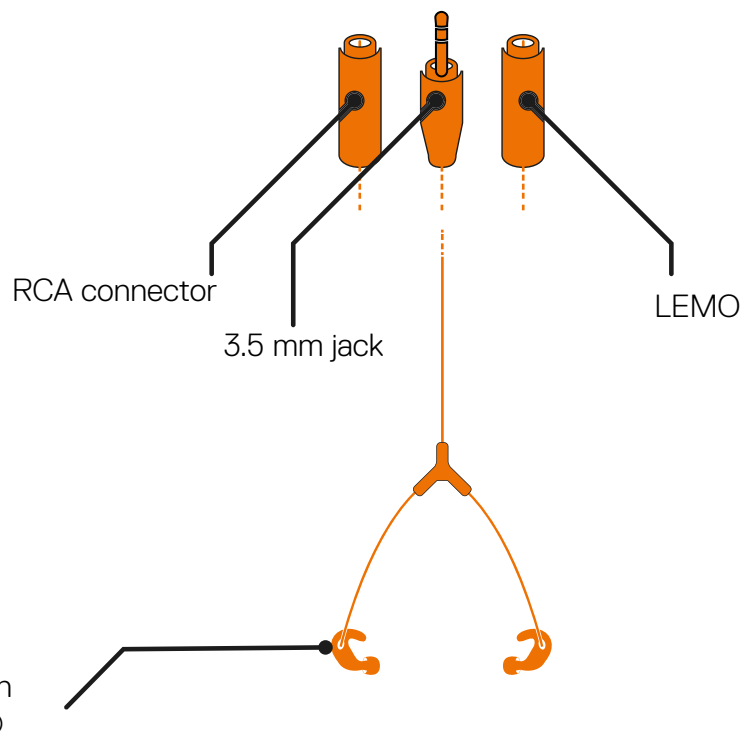

EXCLUSIVE EARBUDS by ERMES

MADE IN ITALY

1050003007 RCA
1050003008 3.5 mm
1050003009 LEMO